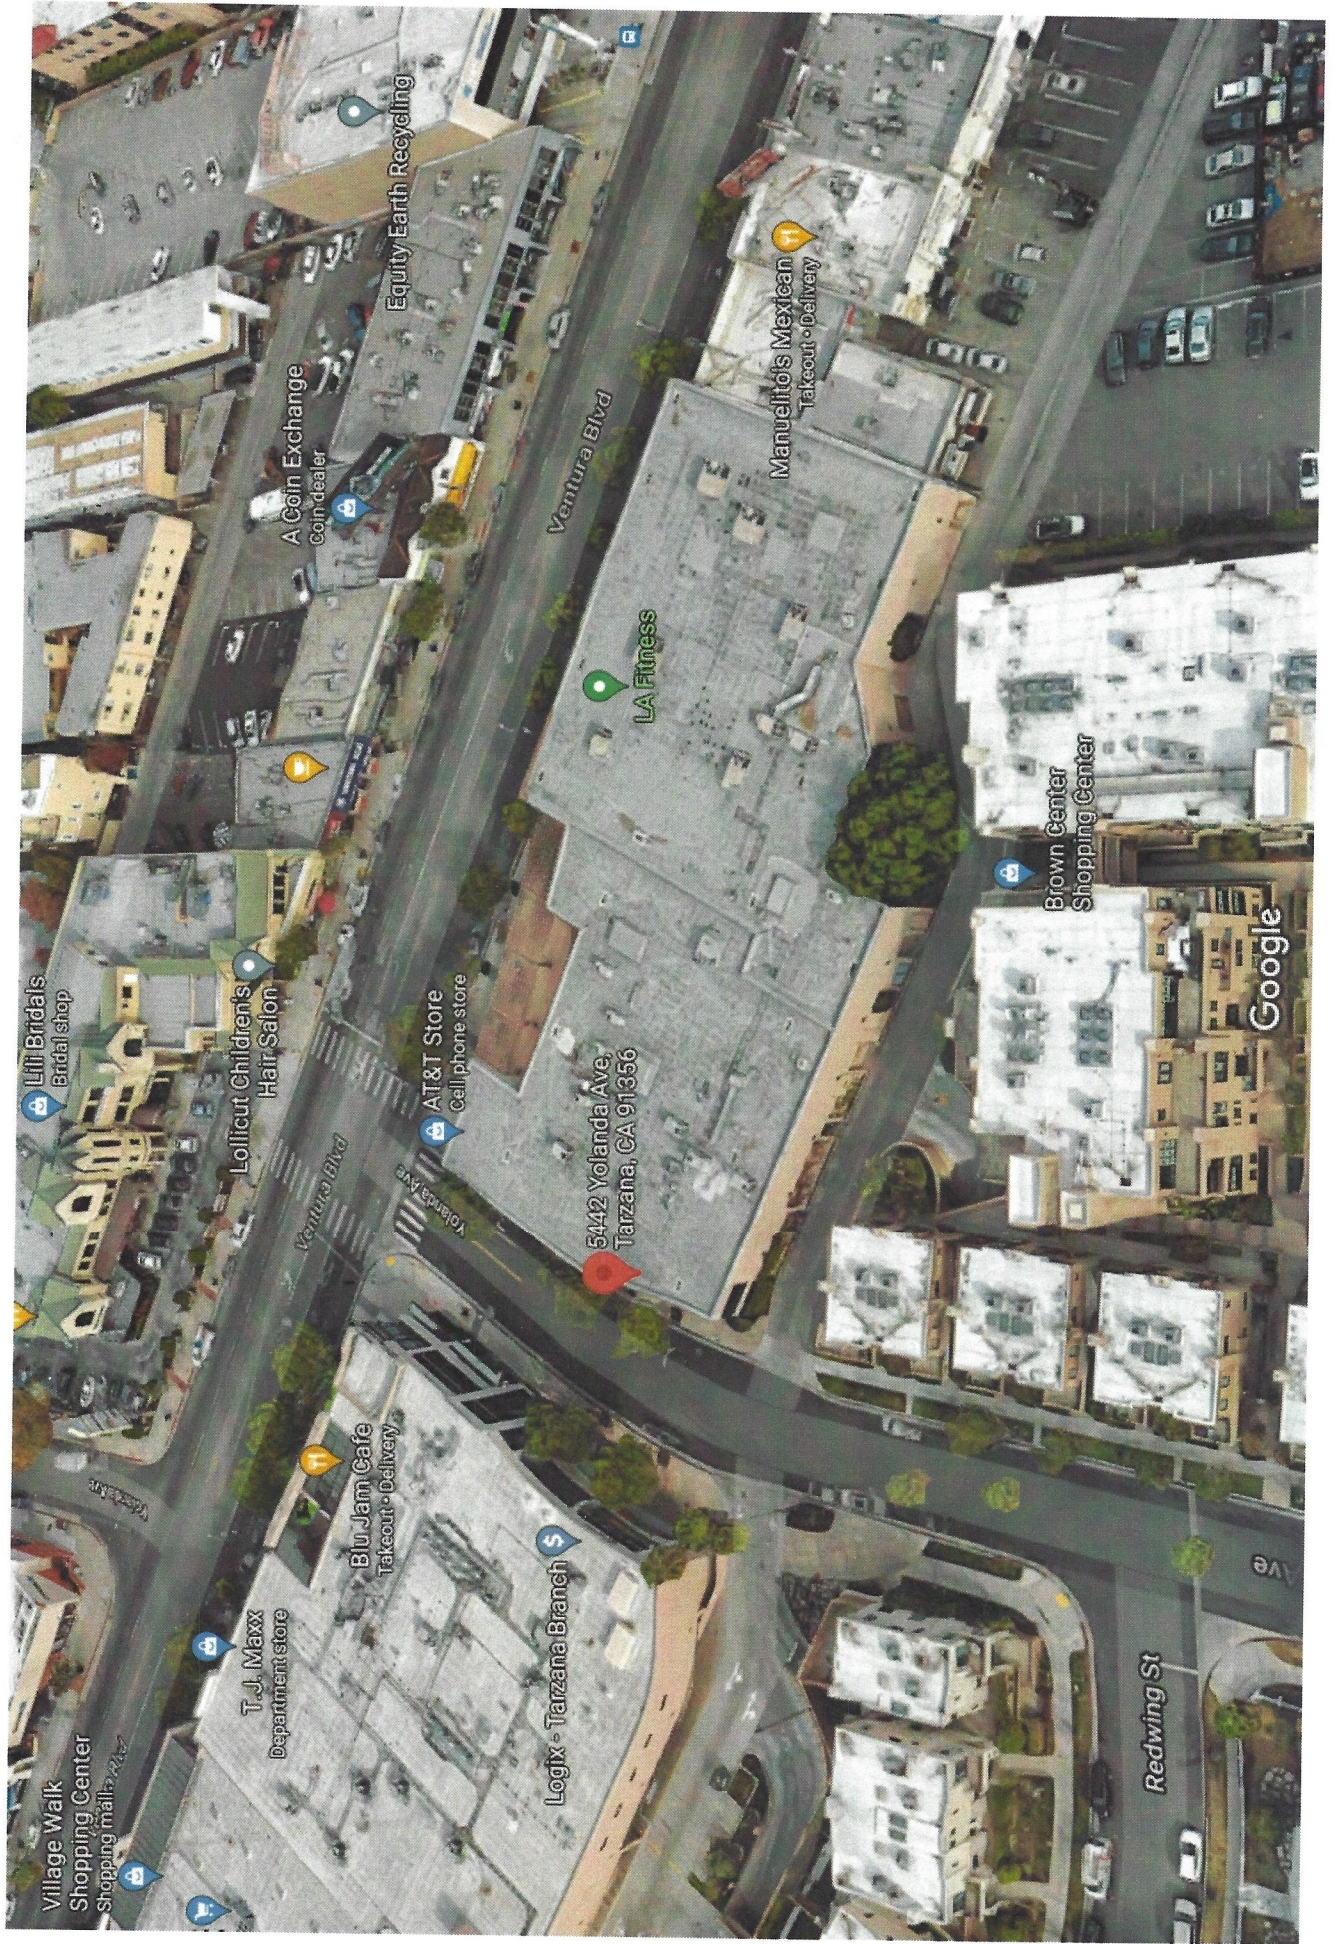

# PHOTO BROCHURE

**RADIUS MAPS ETC**  
 3544 PORTOLA AVENUE  
 LOS ANGELES CA 90032  
 OFF/FAX (323) 221-4555  
 RADIUSMAPSETC@YAHOO.COM

**SITE LOCATION:**  
 5442 N. YOLANDA AVENUE  
 TARZANA CA 91356

CASE NO.:  
 DATE: 05 - 05 - 2021  
 SCALE: 1" = 100'  
 D.M. 174 B 121  
 T.B.PAGE: 560 GRID: H-2  
 APN: 2161-015-019

**Phenix SALON SUITES**

BLEECKER STREET

5442

5444

NO SMOKING  
IF YOU SMOKES  
PLEASE GO TO THE SIDE

NO SMOKING  
CUSTOMERS ONLY  
NO RE-ENTRY

VILLAGE WALK  
TARZAN'S  
SUNNY WALK